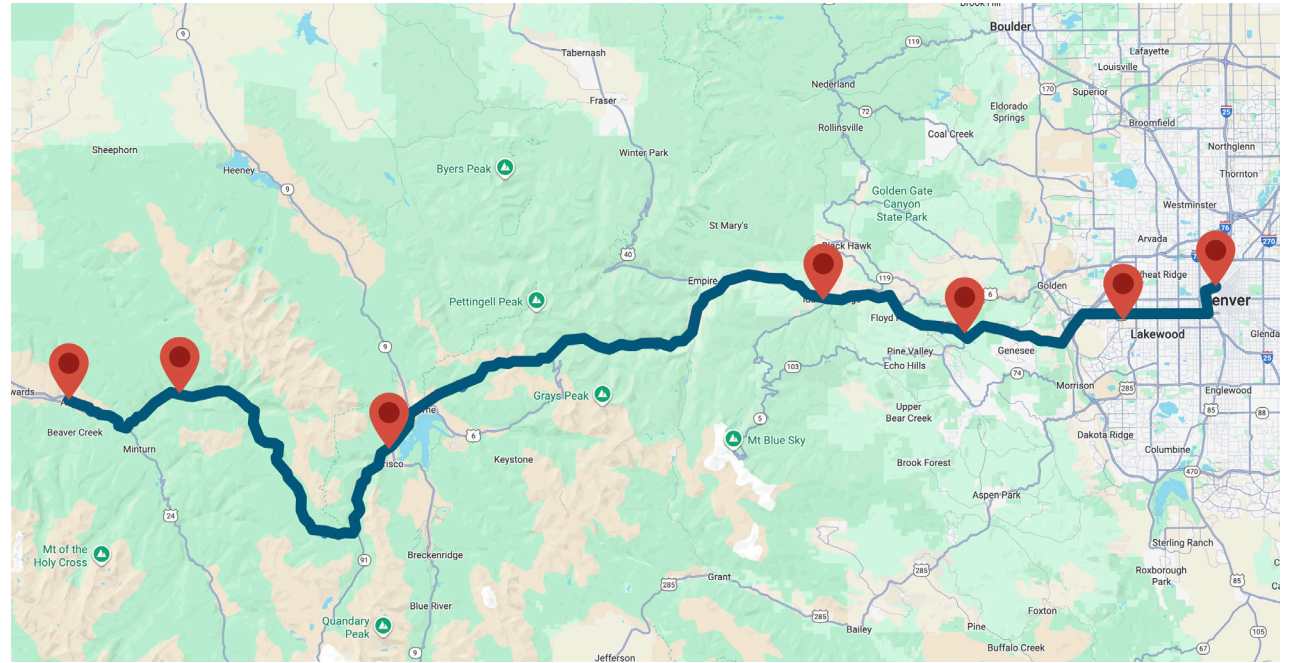

Pegasus Map and Schedule/ Mapa y Horario

- Avon**
Address/Dirección:
Avon Station, 90 Benchmark Rd, Avon
- Vail**
Address/Dirección:
Vail Transportation Center,
241 South Frontage Rd. East, Vail
- Frisco**
Address/Dirección:
Frisco Transfer Center, 1010 Meadow Dr., Frisco
- Idaho Springs**
Address/Dirección:
Bus Shelter at Idaho St. & 13th, Idaho Springs
- El Rancho Park & Ride**
Address/Dirección:
29992-29962 US-40, Westbound Exit 252,
Eastbound Exit 251, Evergreen
- Denver Federal Center**
Address/Dirección:
RTD Federal Center Station Gate L, 11601 West 2nd
Place, Lakewood
- Denver Union Station**
Address/Dirección:
Wewatta and 17th Ave, Denver

Pegasus Map and Schedule/ Mapa y Horario

Westbound Daily Schedule/Horario Diario En Dirección Oeste

Monday - Thursday/Lunes - Jueves

Stop	Route 7702	Route 7706	Route 7710	Route 7714	Route 7718	Route 7720
Denver Union Station – Street Level, Wewatta and 17th Ave	6:00 AM	9:00 AM	11:00 AM	1:00 PM	5:00 PM	7:30 PM
Federal Center Station	6:25 AM	9:25 AM	11:25 AM	1:25 PM	5:25 PM	7:55 PM
El Rancho Park & Ride	6:50 AM	9:50 AM	11:50 AM	1:50 PM	5:50 PM	8:20 PM
Idaho Springs	7:00 AM	10:00 AM	12:00 PM	2:00 PM	6:00 PM	8:30 PM
Frisco	7:40 AM	10:40 AM	12:40 PM	2:40 PM	6:40 PM	9:10 PM
Vail	8:15 AM	11:15 AM	1:15 PM	3:15 PM	7:15 PM	9:45 PM
Avon	8:40 AM	11:40 AM	1:40 PM	3:40 PM	7:40 PM	10:10 PM