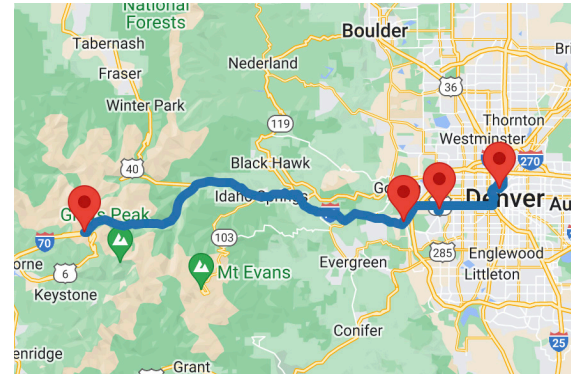

### Wooly Mammoth Park & Ride

**Address/Dirección:**

18560 US-40, Golden

### Loveland Ski Area

**Address/Dirección:**

I-70, Dillon

Saturdays and Sundays, 12/13/25 to 5/3/26 and Monday, 1/19/26 and Monday, 2/16/26.  
Sábados y domingos, del 12/13/25 al 5/3/26 y lunes, 1/19/26 y lunes, 2/16/26.

## Schedule To/Horario Para Loveland Ski Area

Stop	Route 802
Denver Union Station	6:35 AM
Denver Federal Center	6:55 AM
Wooly Mammoth Park & Ride	7:15 AM
Loveland Ski Area	8:00 AM

## Schedule To/Horario Para Denver

Stop	Route 803
Loveland Ski Area	4:00 PM
Wooly Mammoth Park & Ride	4:55 PM
Denver Federal Center	5:15 PM
Denver Union Station	5:40 PM