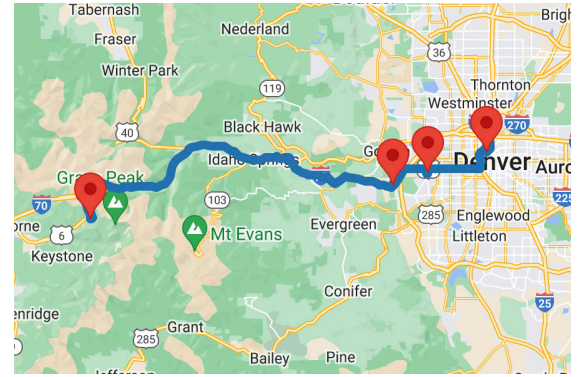

### Denver Federal Center

**Address/Dirección:**

11601 W. 2nd Pl., Lakewood

### Wooly Mammoth Park & Ride

**Address/Dirección:**

18560 US-40, Golden

### Arapahoe Basin Main Shuttle Stop

**Address/Dirección:**

28194 US 6, Dillon

Saturdays and Sundays, 12/13/25 to 5/3/26 and Monday, 1/19/26 and Monday, 2/16/26.  
Sábados y domingos, del 12/13/25 al 5/3/26 y lunes, 1/19/26 y lunes, 2/16/26.

## Schedule To/Horario Para Arapahoe Basin

Stop	Route 800
Denver Union Station	6:15 AM
Denver Federal Center	6:35 AM
Wooly Mammoth Park & Ride	6:55 AM
Arapahoe Basin Main Shuttle Stop	8:10 AM