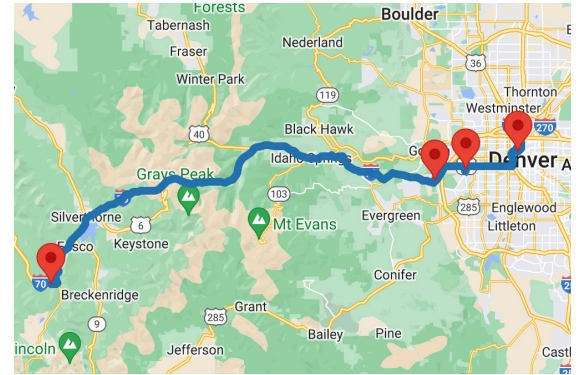

Snowstang Map and Schedule/ Mapa y Horario

Copper Mountain Ski Area

Denver Union Station

Address/Dirección:

Gate B4 in Underground Bus Concourse/
Puerta B4 en el Vestíbulo de Autobuses Subterráneos
1701 Wynkoop St., Denver

Denver Federal Center

Address/Dirección:

11601 W. 2nd Pl., Lakewood

Wooly Mammoth Park & Ride

Address/Dirección:

18560 US-40, Golden

Copper Mountain Ski Area

Address/Dirección:

Beeler Lot, 910 Copper Rd., Frisco

Saturdays and Sundays, 12/20/25 to 3/29/26 and Monday, 1/19/26 and Monday, 2/16/26.
Sábados y domingos, del 12/20/25 al 3/29/26 y lunes, 1/19/26 y lunes, 2/16/26.

Schedule To/Horario Para Copper Mountain

Stop	Route 806
Denver Union Station	6:25 AM
Denver Federal Center	6:45 AM
Wooly Mammoth Park & Ride	7:05 AM
Copper Mountain Ski Area	8:45 AM

Schedule To/Horario Para Denver

Stop	Route 807
Copper Mountain Ski Area	4:00 PM
Wooly Mammoth Park & Ride	5:35 PM
Denver Federal Center	5:55 PM
Denver Union Station	6:25 PM

On Saturday, January 10 and Saturday, January 24, Copper will have two bus options per day! The bus will run its normal route with an additional route on those two days with the following schedule.

El sábado 10 de enero y el sábado 24 de enero, Copper tendrá dos opciones de autobús por día. El autobús funcionará en su ruta normal con una ruta adicional esos dos días con el siguiente horario.

Schedule To/Horario Para Copper Mountain

Stop	Route 806	Route 804
Denver Union Station	6:25 AM	8:25 AM
Denver Federal Center	6:45 AM	8:45 AM
Wooly Mammoth Park & Ride	7:05 AM	9:05 AM
Copper Mountain Ski Area	8:45 AM	10:55 AM

Schedule To/Horario Para Denver

Stop	Route 807	Route 805
Copper Mountain Ski Area	4:00 PM	6:00 PM
Wooly Mammoth Park & Ride	5:35 PM	8:15 PM
Denver Federal Center	5:55 PM	8:35 PM
Denver Union Station	6:25 PM	8:55 PM