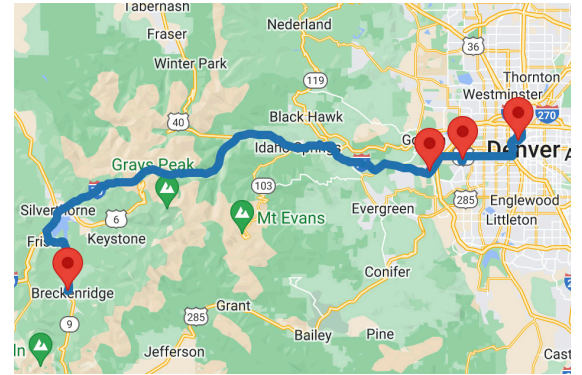

### Denver Federal Center

**Address/Dirección:**

11601 W. 2nd Pl., Lakewood

### Wooly Mammoth Park & Ride

**Address/Dirección:**

18560 US-40, Golden

### Breckenridge Transit Center

**Address/Dirección:**

150 Watson Ave, Breckenridge

Saturdays and Sundays, 12/13/25 to 5/3/26 and Monday, 1/19/26 and Monday, 2/16/26.  
Sábados y domingos, del 12/13/25 al 5/3/26 y lunes, 1/19/26 y lunes, 2/16/26.

## Schedule To/Horario Para Breckenridge

Stop	Route 808
Denver Union Station	6:05 AM
Denver Federal Center	6:25 AM
Wooly Mammoth Park & Ride	6:45 AM
Breckenridge Transit Center	8:00 AM